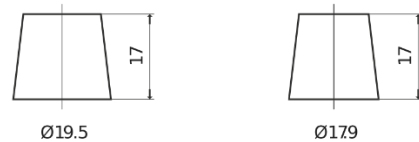

Product overview

Batteries for Cars

Formula FB800

Part number	FB800
Technology	Flooded
EAN/GTIN	3661024046244
Voltage	12 V
Capacity	80 Ah
CCA	640 A
Length	315 mm
Width	175 mm
Height	190 mm
Box size	L04
Polarity	ETN 0
Terminal Type	EN taper post
Hold Down	B13
Weights (subject of variation)	19.00 kg

Polarity

Terminal Type

Positive Terminal

Negative Terminal

Hold Down

Design, features and specifications are subject to change without notice. We disclaim any representation or warranty, express or implied, concerning the data or recommendations, and in no event shall be liable for any loss or damage claimed to have arisen as a result. Some products may not be available in your local market.