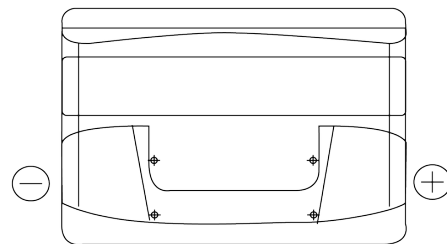

Product overview

Batteries for Cars

Formula FB800

Part number	FB800
Technology	Flooded
EAN/GTIN	3661024046244
Voltage	12 V
Capacity	80 Ah
CCA	640 A
Length	315 mm
Width	175 mm
Height	190 mm
Box size	L04
Polarity	ETN 0
Terminal Type	EN taper post
Hold Down	B13
Weights (subject of variation)	19.00 kg

Polarity

Terminal Type

Positive Terminal

Negative Terminal

Hold Down

Design, features and specifications are subject to change without notice. We disclaim any representation or warranty, express or implied, concerning the data or recommendations, and in no event shall be liable for any loss or damage claimed to have arisen as a result. Some products may not be available in your local market.