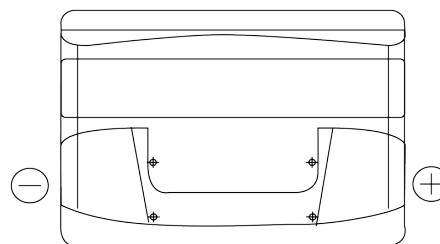

Product overview

Batteries for Cars

Power DB800

Part number	DB800
Technology	Flooded
EAN/GTIN	3661024026246
Voltage	12 V
Capacity	80 Ah
CCA	640 A
Length	315 mm
Width	175 mm
Height	190 mm
Box size	L04
Polarity	ETN 0
Terminal Type	EN taper post
Hold Down	B13
Weights (subject of variation)	19.00 kg

Polarity

Terminal Type

Positive Terminal

Negative Terminal

Hold Down

Design, features and specifications are subject to change without notice. We disclaim any representation or warranty, express or implied, concerning the data or recommendations, and in no event shall be liable for any loss or damage claimed to have arisen as a result. Some products may not be available in your local market.