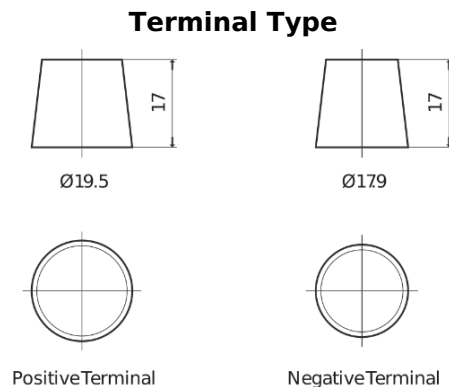

Product overview

Batteries for Trucks, Buses, Construction, Agriculture

StartPRO SG2254

Part number	SG2254
Technology	Flooded
EAN/GTIN	3661024066594
Voltage	12 V
Capacity	225.0 Ah
CCA	1200 A
Length	518 mm
Width	274 mm
Height	240 mm
Box size	D06
Polarity	ETN 4
Terminal Type	EN taper post
Hold Down	B0
Weights (subject of variation)	54.90 kg