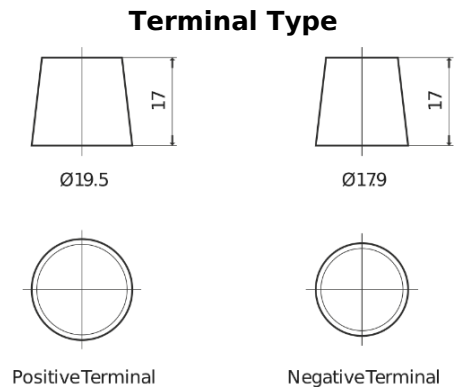

Product overview

Batteries for Trucks, Buses, Construction, Agriculture

StartPRO SG1806

Part number	SG1806
Technology	Flooded
EAN/GTIN	3661024065504
Voltage	12 V
Capacity	180.0 Ah
CCA	1000 A
Length	510 mm
Width	218 mm
Height	225 mm
Box size	D09
Polarity	ETN 4
Terminal Type	EN taper post
Hold Down	B3
Weights (subject of variation)	43.00 kg