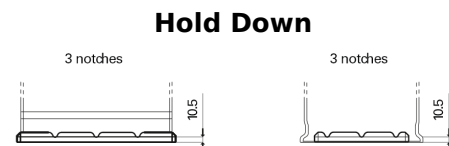

**Product overview**

Batteries for Trucks, Buses, Construction, Agriculture

**StartPRO SG1806**

Part number	SG1806
Technology	Flooded
EAN/GTIN	3661024065504
Voltage	12 V
Capacity	180.0 Ah
CCA	1000 A
Length	510 mm
Width	218 mm
Height	225 mm
Box size	D09
Polarity	ETN 4
Terminal Type	EN taper post
Hold Down	B3
Weights (subject of variation)	43.00 kg