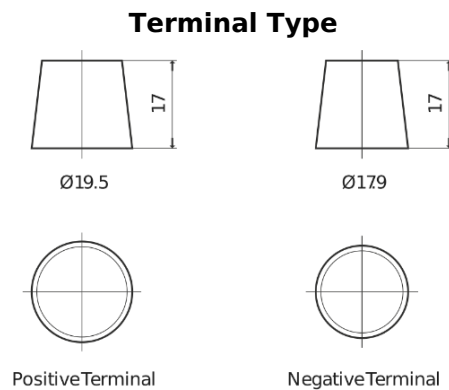

Product overview

Batteries for Trucks, Buses, Construction, Agriculture

StartPRO SG1803

Part number	SG1803
Technology	Flooded
EAN/GTIN	3661024065443
Voltage	12 V
Capacity	180.0 Ah
CCA	1000 A
Length	513 mm
Width	223 mm
Height	223 mm
Box size	D05
Polarity	ETN 3
Terminal Type	EN taper post
Hold Down	B0
Weights (subject of variation)	42.80 kg