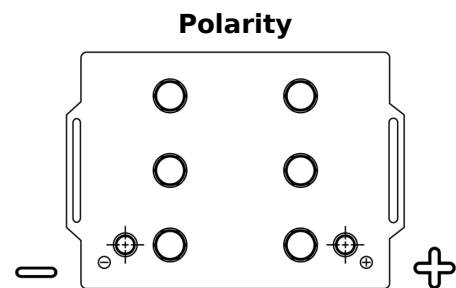

Product overview

Batteries for Trucks, Buses, Construction, Agriculture

StartPRO SG145A

Part number	SG145A
Technology	Flooded
EAN/GTIN	3661024065559
Voltage	12 V
Capacity	145.0 Ah
CCA	1000 A
Length	360 mm
Width	253 mm
Height	240 mm
Box size	F21
Polarity	ETN 6
Terminal Type	EN taper post
Hold Down	B0
Weights (subject of variation)	38.10 kg