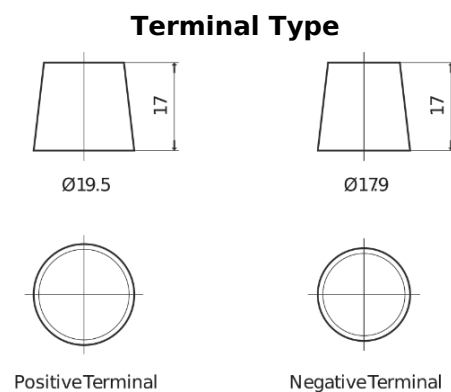

Product overview

Batteries for Trucks, Buses, Construction, Agriculture

StartPRO SG1406

Part number	SG1406
Technology	Flooded
EAN/GTIN	3661024065498
Voltage	12 V
Capacity	140.0 Ah
CCA	800 A
Length	510 mm
Width	175 mm
Height	225 mm
Box size	D08
Polarity	ETN 4
Terminal Type	EN taper post
Hold Down	B3
Weights (subject of variation)	33.50 kg