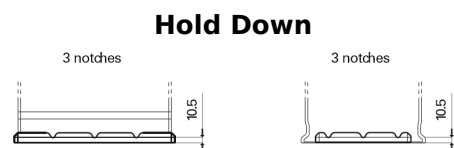

Product overview

Batteries for Trucks, Buses, Construction, Agriculture

StartPRO SG1406

Part number	SG1406
Technology	Flooded
EAN/GTIN	3661024065498
Voltage	12 V
Capacity	140.0 Ah
CCA	800 A
Length	510 mm
Width	175 mm
Height	225 mm
Box size	D08
Polarity	ETN 4
Terminal Type	EN taper post
Hold Down	B3
Weights (subject of variation)	33.50 kg