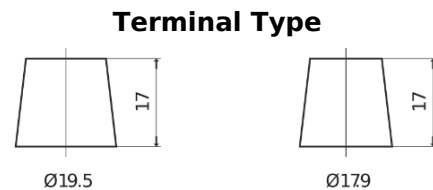

Product overview

Batteries for Trucks, Buses, Construction, Agriculture

StartPRO SG1403

Part number	SG1403
Technology	Flooded
EAN/GTIN	3661024065429
Voltage	12 V
Capacity	140.0 Ah
CCA	800 A
Length	513 mm
Width	189 mm
Height	223 mm
Box size	D04
Polarity	ETN 3
Terminal Type	EN taper post
Hold Down	B0
Weights (subject of variation)	34.10 kg