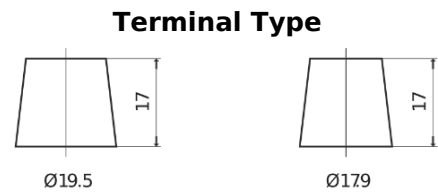

Product overview

Batteries for Trucks, Buses, Construction, Agriculture

StartPRO SG1403

Part number	SG1403
Technology	Flooded
EAN/GTIN	3661024065429
Voltage	12 V
Capacity	140.0 Ah
CCA	800 A
Length	513 mm
Width	189 mm
Height	223 mm
Box size	D04
Polarity	ETN 3
Terminal Type	EN taper post
Hold Down	B0
Weights (subject of variation)	34.10 kg