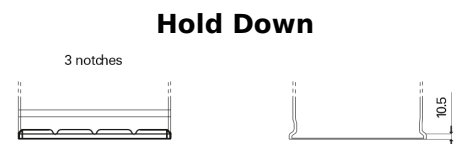

Product overview

Batteries for Trucks, Buses, Construction, Agriculture

StartPRO SG1402

Part number	SG1402
Technology	Flooded
EAN/GTIN	3661024065344
Voltage	12 V
Capacity	140.0 Ah
CCA	900 A
Length	508 mm
Width	175 mm
Height	205 mm
Box size	ATM
Polarity	ETN 0
Terminal Type	EN taper post
Hold Down	B1
Weights (subject of variation)	33.80 kg