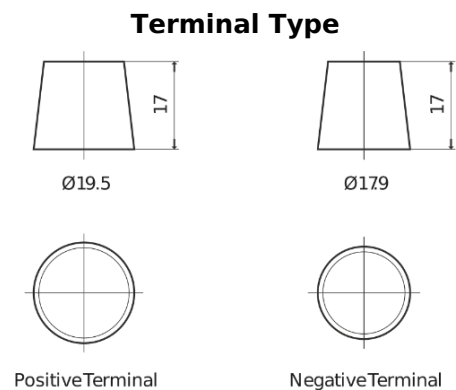

Product overview

Batteries for Trucks, Buses, Construction, Agriculture

StartPRO SG1402

Part number	SG1402
Technology	Flooded
EAN/GTIN	3661024065344
Voltage	12 V
Capacity	140.0 Ah
CCA	900 A
Length	508 mm
Width	175 mm
Height	205 mm
Box size	ATM
Polarity	ETN 0
Terminal Type	EN taper post
Hold Down	B1
Weights (subject of variation)	33.80 kg