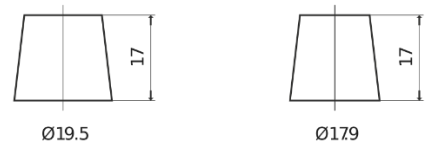

**Product overview**

Batteries for Trucks, Buses, Construction, Agriculture

**StartPRO SG1402**

Part number	SG1402
Technology	Flooded
EAN/GTIN	3661024065344
Voltage	12 V
Capacity	140.0 Ah
CCA	900 A
Length	508 mm
Width	175 mm
Height	205 mm
Box size	ATM
Polarity	ETN 0
Terminal Type	EN taper post
Hold Down	B1
Weights (subject of variation)	33.80 kg

**Polarity**

**Terminal Type**

Positive Terminal

Negative Terminal

**Hold Down**

Design, features and specifications are subject to change without notice. We disclaim any representation or warranty, express or implied, concerning the data or recommendations, and in no event shall be liable for any loss or damage claimed to have arisen as a result. Some products may not be available in your local market.