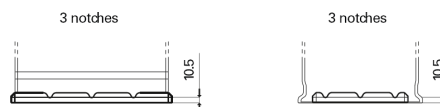

Product overview

Batteries for Trucks, Buses, Construction, Agriculture

StartPRO SG1355

Part number	SG1355
Technology	Flooded
EAN/GTIN	3661024065528
Voltage	12 V
Capacity	135.0 Ah
CCA	1000 A
Length	514 mm
Width	175 mm
Height	210 mm
Box size	DB8
Polarity	ETN 3
Terminal Type	EN taper post
Hold Down	B3
Weights (subject of variation)	36.00 kg

Polarity

Terminal Type

Hold Down

Design, features and specifications are subject to change without notice. We disclaim any representation or warranty, express or implied, concerning the data or recommendations, and in no event shall be liable for any loss or damage claimed to have arisen as a result. Some products may not be available in your local market.