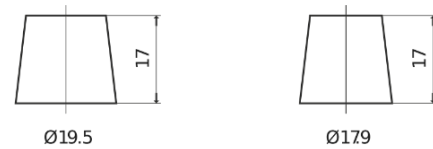

Terminal Type