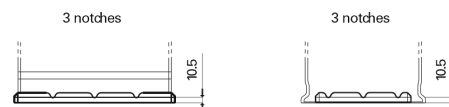

**Product overview**

Batteries for Trucks, Buses, Construction, Agriculture

**StartPRO SG1355**

Part number	SG1355
Technology	Flooded
EAN/GTIN	3661024065528
Voltage	12 V
Capacity	135.0 Ah
CCA	1000 A
Length	514 mm
Width	175 mm
Height	210 mm
Box size	DB8
Polarity	ETN 3
Terminal Type	EN taper post
Hold Down	B3
Weights (subject of variation)	36.00 kg

**Polarity**

**Terminal Type**

**Hold Down**

Design, features and specifications are subject to change without notice. We disclaim any representation or warranty, express or implied, concerning the data or recommendations, and in no event shall be liable for any loss or damage claimed to have arisen as a result. Some products may not be available in your local market.