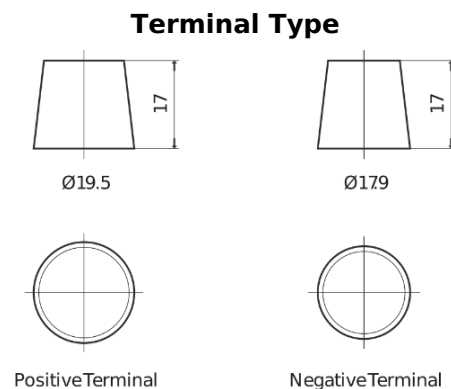

**Product overview**

Batteries for Trucks, Buses, Construction, Agriculture

**StartPRO SG1353**

Part number	SG1353
Technology	Flooded
EAN/GTIN	3661024065542
Voltage	12 V
Capacity	135.0 Ah
CCA	1000 A
Length	514 mm
Width	218 mm
Height	210 mm
Box size	DB9
Polarity	ETN 3
Terminal Type	EN taper post
Hold Down	B0
Weights (subject of variation)	39.80 kg