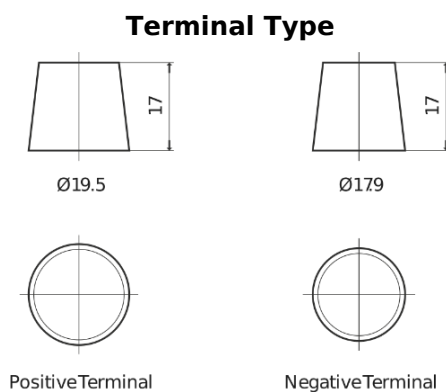

Product overview

Batteries for Trucks, Buses, Construction, Agriculture

StartPRO SG1250

Part number	SG1250
Technology	Flooded
EAN/GTIN	3661024065405
Voltage	12 V
Capacity	125.0 Ah
CCA	760 A
Length	349 mm
Width	175 mm
Height	285 mm
Box size	D03
Polarity	ETN 0
Terminal Type	EN taper post
Hold Down	B0
Weights (subject of variation)	29.50 kg