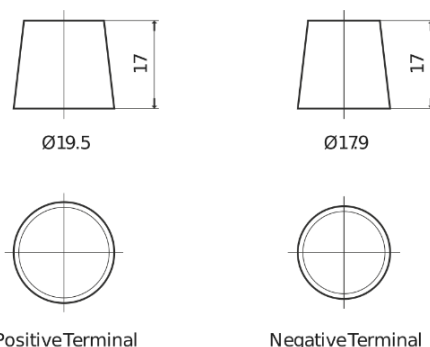

Terminal Type

Hold Down

Design, features and specifications are subject to change without notice. We disclaim any representation or warranty, express or implied, concerning the data or recommendations, and in no event shall be liable for any loss or damage claimed to have arisen as a result. Some products may not be available in your local market.