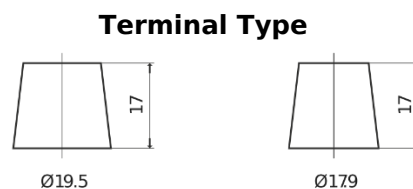

Product overview

Batteries for Trucks, Buses, Construction, Agriculture

PowerPRO SF2353

Part number	SF2353
Technology	Flooded
EAN/GTIN	3661024065320
Voltage	12 V
Capacity	235.0 Ah
CCA	1300 A
Length	518 mm
Width	274 mm
Height	240 mm
Box size	D06
Polarity	ETN 3
Terminal Type	EN taper post
Hold Down	B0
Weights (subject of variation)	56.30 kg