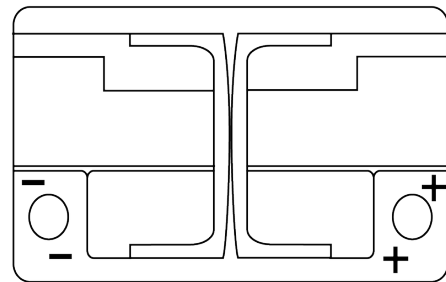

Product overview

Batteries for Cars

AGM EK720

Part number	EK720
Technology	AGM
EAN/GTIN	3661024037907
Voltage	12 V
Capacity	72 Ah
CCA	760 A
Length	278 mm
Width	175 mm
Height	190 mm
Box size	L03
Polarity	ETN 0
Terminal Type	EN taper post
Hold Down	B13
Weights (subject of variation)	20.60 kg

Polarity

Terminal Type

Positive Terminal

Negative Terminal

Hold Down

Design, features and specifications are subject to change without notice. We disclaim any representation or warranty, express or implied, concerning the data or recommendations, and in no event shall be liable for any loss or damage claimed to have arisen as a result. Some products may not be available in your local market.