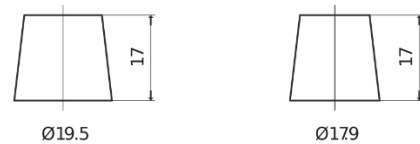

Product overview

Batteries for Cars

AGM EK720

Part number	EK720
Technology	AGM
EAN/GTIN	3661024037907
Voltage	12 V
Capacity	72 Ah
CCA	760 A
Length	278 mm
Width	175 mm
Height	190 mm
Box size	L03
Polarity	ETN 0
Terminal Type	EN taper post
Hold Down	B13
Weights (subject of variation)	20.60 kg

Polarity

Terminal Type

Positive Terminal

Negative Terminal

Hold Down

Design, features and specifications are subject to change without notice. We disclaim any representation or warranty, express or implied, concerning the data or recommendations, and in no event shall be liable for any loss or damage claimed to have arisen as a result. Some products may not be available in your local market.