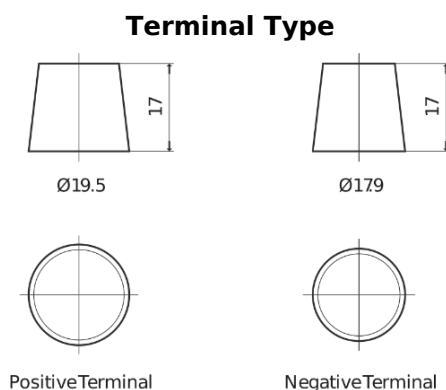

**Product overview**

Batteries for Trucks, Buses, Construction, Agriculture

**PowerPRO SF2353**

Part number	SF2353
Technology	Flooded
EAN/GTIN	3661024065320
Voltage	12 V
Capacity	235.0 Ah
CCA	1300 A
Length	518 mm
Width	274 mm
Height	240 mm
Box size	D06
Polarity	ETN 3
Terminal Type	EN taper post
Hold Down	B0
Weights (subject of variation)	56.30 kg