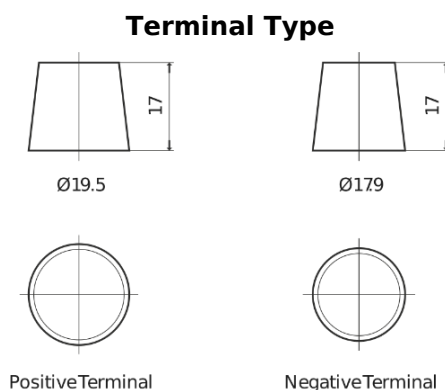

Product overview

Batteries for Trucks, Buses, Construction, Agriculture

PowerPRO SF1853

Part number	SF1853
Technology	Flooded
EAN/GTIN	3661024065313
Voltage	12 V
Capacity	185.0 Ah
CCA	1150 A
Length	513 mm
Width	223 mm
Height	223 mm
Box size	D05
Polarity	ETN 3
Terminal Type	EN taper post
Hold Down	B0
Weights (subject of variation)	43.90 kg