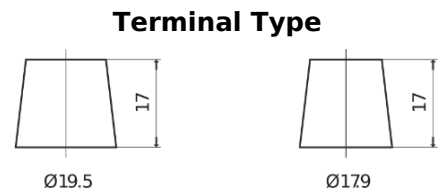

Product overview

Batteries for Trucks, Buses, Construction, Agriculture

PowerPRO SF1453

Part number	SF1453
Technology	Flooded
EAN/GTIN	3661024065306
Voltage	12 V
Capacity	145.0 Ah
CCA	900 A
Length	513 mm
Width	189 mm
Height	223 mm
Box size	D04
Polarity	ETN 3
Terminal Type	EN taper post
Hold Down	B0
Weights (subject of variation)	35.90 kg