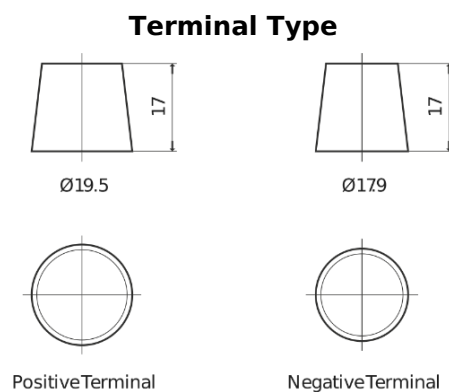

Product overview

Batteries for Trucks, Buses, Construction, Agriculture

StrongPRO EFB+ SE2353

Part number	SE2353
Technology	EFB
EAN/GTIN	3661024066457
Voltage	12 V
Capacity	235.0 Ah
CCA	1200 A
Length	518 mm
Width	274 mm
Height	240 mm
Box size	D06
Polarity	ETN 3
Terminal Type	EN taper post
Hold Down	B0
Weights (subject of variation)	58.20 kg