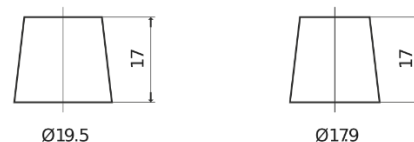

Terminal Type