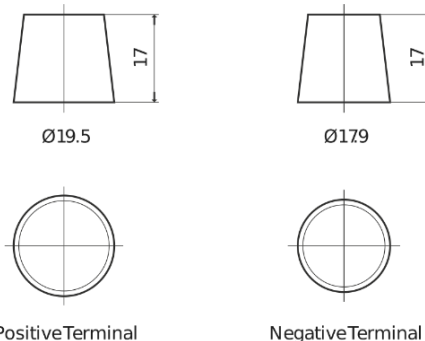

Terminal Type

Hold Down

Design, features and specifications are subject to change without notice. We disclaim any representation or warranty, express or implied, concerning the data or recommendations, and in no event shall be liable for any loss or damage claimed to have arisen as a result. Some products may not be available in your local market.