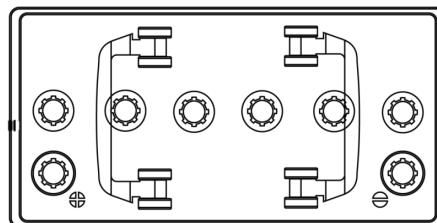

Product overview

Batteries for Trucks, Buses, Construction, Agriculture

Endurance+PRO Gel SD851T

Part number	SD851T
Technology	GEL
EAN/GTIN	3661024066662
Voltage	12 V
Capacity	85.0 Ah
CCA	350 A
Length	349 mm
Width	175 mm
Height	235 mm
Box size	D02
Polarity	ETN 1
Terminal Type	EN taper post
Hold Down	B0
Weights (subject of variation)	29.50 kg

Polarity

Terminal Type

Hold Down

Design, features and specifications are subject to change without notice. We disclaim any representation or warranty, express or implied, concerning the data or recommendations, and in no event shall be liable for any loss or damage claimed to have arisen as a result. Some products may not be available in your local market.