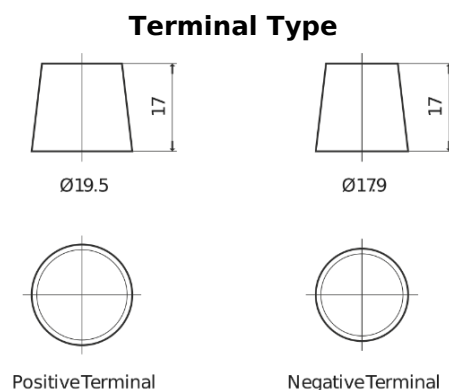

**Product overview**

Batteries for Trucks, Buses, Construction, Agriculture

**Endurance+PRO Gel SD2103**

Part number	SD2103
Technology	GEL
EAN/GTIN	3661024066525
Voltage	12 V
Capacity	210.0 Ah
CCA	1030 A
Length	518 mm
Width	274 mm
Height	240 mm
Box size	D06
Polarity	ETN 3
Terminal Type	EN taper post
Hold Down	B0
Weights (subject of variation)	63.50 kg