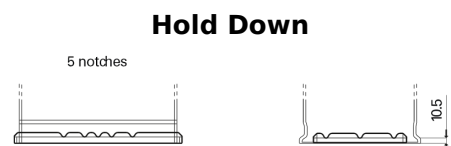

Product overview

Batteries for Cars

Standard SC700

Part number	SC700
Technology	Flooded
EAN/GTIN	3661024064828
Voltage	12 V
Capacity	70.0 Ah
CCA	640 A
Length	278 mm
Width	175 mm
Height	190 mm
Box size	L03
Polarity	ETN 0
Terminal Type	EN taper post
Hold Down	B13
Weights (subject of variation)	16.00 kg