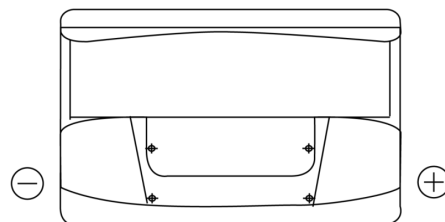

**Product overview**

Batteries for Cars

**Standard SC700**

Part number	SC700
Technology	Flooded
EAN/GTIN	3661024064828
Voltage	12 V
Capacity	70.0 Ah
CCA	640 A
Length	278 mm
Width	175 mm
Height	190 mm
Box size	L03
Polarity	ETN 0
Terminal Type	EN taper post
Hold Down	B13
Weights (subject of variation)	16.00 kg

**Polarity**

**Terminal Type**

Positive Terminal

Negative Terminal

**Hold Down**

Design, features and specifications are subject to change without notice. We disclaim any representation or warranty, express or implied, concerning the data or recommendations, and in no event shall be liable for any loss or damage claimed to have arisen as a result. Some products may not be available in your local market.