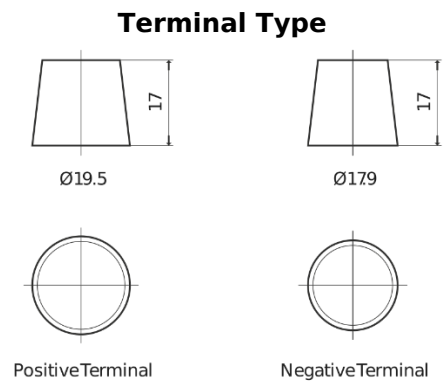

Product overview

Batteries for Cars

Standard SC700

Part number	SC700
Technology	Flooded
EAN/GTIN	3661024064828
Voltage	12 V
Capacity	70.0 Ah
CCA	640 A
Length	278 mm
Width	175 mm
Height	190 mm
Box size	L03
Polarity	ETN 0
Terminal Type	EN taper post
Hold Down	B13
Weights (subject of variation)	16.00 kg