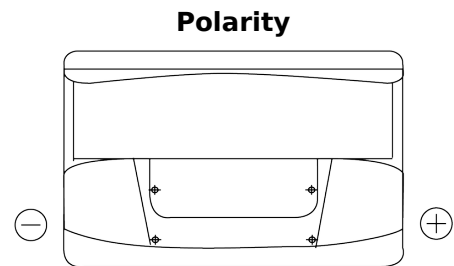

Product overview

Batteries for Cars

Standard SC700

Part number	SC700
Technology	Flooded
EAN/GTIN	3661024064828
Voltage	12 V
Capacity	70.0 Ah
CCA	640 A
Length	278 mm
Width	175 mm
Height	190 mm
Box size	L03
Polarity	ETN 0
Terminal Type	EN taper post
Hold Down	B13
Weights (subject of variation)	16.00 kg