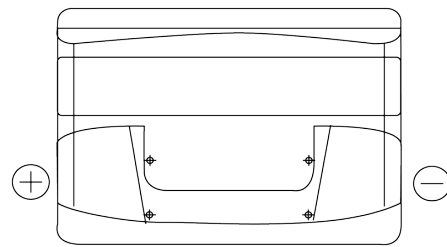

**Product overview**

Batteries for Cars

**Technica TB741**

Part number	TB741
Technology	Flooded
EAN/GTIN	3661024054560
Voltage	12 V
Capacity	74 Ah
CCA	680 A
Length	278 mm
Width	175 mm
Height	190 mm
Box size	L03
Polarity	ETN 1
Terminal Type	EN taper post
Hold Down	B13
Weights (subject of variation)	16.60 kg

**Polarity**

**Terminal Type**

Positive Terminal

Negative Terminal

**Hold Down**

Design, features and specifications are subject to change without notice. We disclaim any representation or warranty, express or implied, concerning the data or recommendations, and in no event shall be liable for any loss or damage claimed to have arisen as a result. Some products may not be available in your local market.