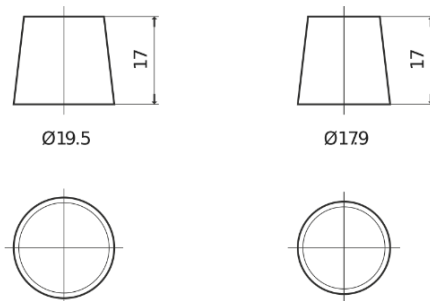

**Product overview**

Batteries for Cars

**Standard SC700**

Part number	SC700
Technology	Flooded
EAN/GTIN	3661024064828
Voltage	12 V
Capacity	70.0 Ah
CCA	640 A
Length	278 mm
Width	175 mm
Height	190 mm
Box size	L03
Polarity	ETN 0
Terminal Type	EN taper post
Hold Down	B13
Weights (subject of variation)	16.00 kg

**Polarity**

**Terminal Type**

Positive Terminal

Negative Terminal

**Hold Down**

Design, features and specifications are subject to change without notice. We disclaim any representation or warranty, express or implied, concerning the data or recommendations, and in no event shall be liable for any loss or damage claimed to have arisen as a result. Some products may not be available in your local market.