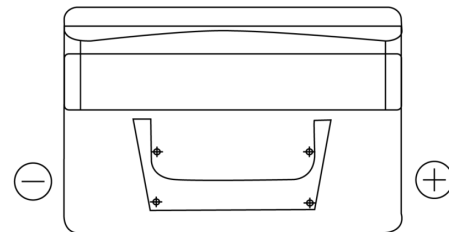

Product overview

Batteries for Cars

Standard SC652

Part number	SC652
Technology	Flooded
EAN/GTIN	3661024064866
Voltage	12 V
Capacity	65.0 Ah
CCA	540 A
Length	278 mm
Width	175 mm
Height	175 mm
Box size	LB3
Polarity	ETN 0
Terminal Type	EN taper post
Hold Down	B13
Weights (subject of variation)	14.50 kg

Polarity

Terminal Type

Positive Terminal

Negative Terminal

Hold Down

Design, features and specifications are subject to change without notice. We disclaim any representation or warranty, express or implied, concerning the data or recommendations, and in no event shall be liable for any loss or damage claimed to have arisen as a result. Some products may not be available in your local market.