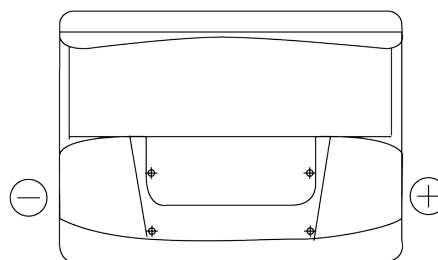

Product overview

Batteries for Cars

Standard SC550

Part number	SC550
Technology	Flooded
EAN/GTIN	3661024064804
Voltage	12 V
Capacity	55.0 Ah
CCA	460 A
Length	242 mm
Width	175 mm
Height	190 mm
Box size	L02
Polarity	ETN 0
Terminal Type	EN taper post
Hold Down	B13
Weights (subject of variation)	13.50 kg

Polarity

Terminal Type

Positive Terminal

Negative Terminal

Hold Down

Design, features and specifications are subject to change without notice. We disclaim any representation or warranty, express or implied, concerning the data or recommendations, and in no event shall be liable for any loss or damage claimed to have arisen as a result. Some products may not be available in your local market.