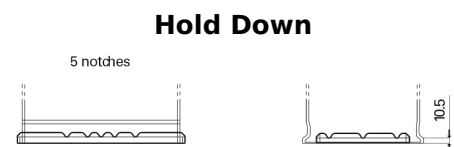

**Product overview**

Batteries for Cars

**Standard SC542**

Part number	SC542
Technology	Flooded
EAN/GTIN	3661024064859
Voltage	12 V
Capacity	54.0 Ah
CCA	500 A
Length	242 mm
Width	175 mm
Height	175 mm
Box size	LB2
Polarity	ETN 0
Terminal Type	EN taper post
Hold Down	B13
Weights (subject of variation)	12.90 kg