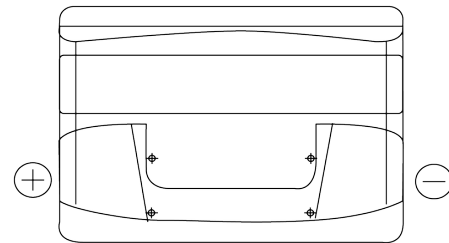

Product overview

Batteries for Cars

Power DB741

Part number	DB741
Technology	Flooded
EAN/GTIN	3661024024563
Voltage	12 V
Capacity	74 Ah
CCA	680 A
Length	278 mm
Width	175 mm
Height	190 mm
Box size	L03
Polarity	ETN 1
Terminal Type	EN taper post
Hold Down	B13
Weights (subject of variation)	16.60 kg

Polarity

Terminal Type

Positive Terminal

Negative Terminal

Hold Down

Design, features and specifications are subject to change without notice. We disclaim any representation or warranty, express or implied, concerning the data or recommendations, and in no event shall be liable for any loss or damage claimed to have arisen as a result. Some products may not be available in your local market.