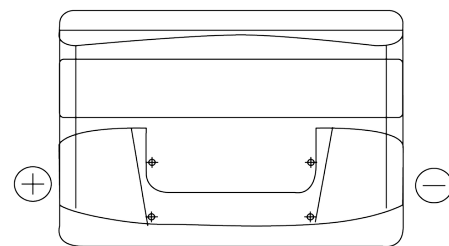

Product overview

Batteries for Cars

Plus CB741

Part number	CB741
Technology	Flooded
EAN/GTIN	3661024014564
Voltage	12 V
Capacity	74 Ah
CCA	680 A
Length	278 mm
Width	175 mm
Height	190 mm
Box size	L03
Polarity	ETN 1
Terminal Type	EN taper post
Hold Down	B13
Weights (subject of variation)	16.60 kg

Polarity

Terminal Type

Positive Terminal

Negative Terminal

Hold Down

Design, features and specifications are subject to change without notice. We disclaim any representation or warranty, express or implied, concerning the data or recommendations, and in no event shall be liable for any loss or damage claimed to have arisen as a result. Some products may not be available in your local market.