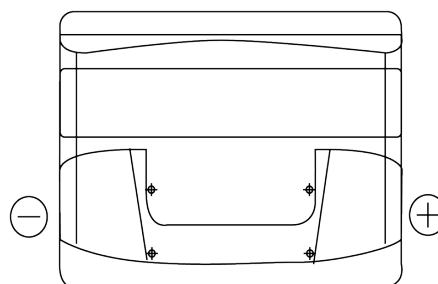

Product overview

Batteries for Cars

Standard SC440

Part number	SC440
Technology	Flooded
EAN/GTIN	3661024064781
Voltage	12 V
Capacity	44.0 Ah
CCA	360 A
Length	207 mm
Width	175 mm
Height	190 mm
Box size	L01
Polarity	ETN 0
Terminal Type	EN taper post
Hold Down	B13
Weights (subject of variation)	11.10 kg

Polarity

Terminal Type

Positive Terminal

Negative Terminal

Hold Down

Design, features and specifications are subject to change without notice. We disclaim any representation or warranty, express or implied, concerning the data or recommendations, and in no event shall be liable for any loss or damage claimed to have arisen as a result. Some products may not be available in your local market.