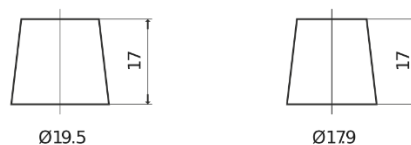

Terminal Type

Positive Terminal

Negative Terminal