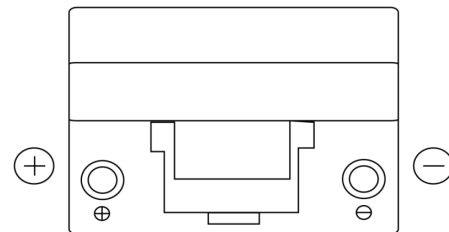

**Product overview**

Batteries for Cars

**Superline SB955**

Part number	SB955
Technology	Flooded
EAN/GTIN	3661024064460
Voltage	12 V
Capacity	95.0 Ah
CCA	760 A
Length	306 mm
Width	173 mm
Height	222 mm
Box size	D31
Polarity	ETN 1
Terminal Type	EN taper post
Hold Down	Korean B1
Weights (subject of variation)	20.60 kg

**Polarity**

**Terminal Type**

**Hold Down**

Design, features and specifications are subject to change without notice. We disclaim any representation or warranty, express or implied, concerning the data or recommendations, and in no event shall be liable for any loss or damage claimed to have arisen as a result. Some products may not be available in your local market.