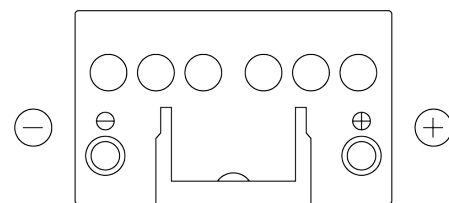

Product overview

Batteries for Cars

Plus CB450

Part number	CB450
Technology	Flooded
EAN/GTIN	3661024014496
Voltage	12 V
Capacity	45.0 Ah
CCA	330 A
Length	220 mm
Width	135 mm
Height	225 mm
Box size	E02
Polarity	ETN 0
Terminal Type	EN taper post
Hold Down	B1
Weights (subject of variation)	12.50 kg

Polarity

Terminal Type

Positive Terminal

Negative Terminal

Hold Down

Design, features and specifications are subject to change without notice. We disclaim any representation or warranty, express or implied, concerning the data or recommendations, and in no event shall be liable for any loss or damage claimed to have arisen as a result. Some products may not be available in your local market.