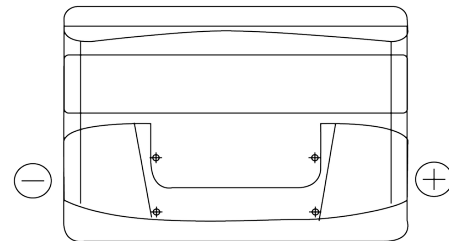

Product overview

Batteries for Cars

Excell EB740

Part number	EB740
Technology	Flooded
EAN/GTIN	3661024034555
Voltage	12 V
Capacity	74 Ah
CCA	680 A
Length	278 mm
Width	175 mm
Height	190 mm
Box size	L03
Polarity	ETN 0
Terminal Type	EN taper post
Hold Down	B13
Weights (subject of variation)	16.60 kg

Polarity

Terminal Type

Positive Terminal

Negative Terminal

Hold Down

Design, features and specifications are subject to change without notice. We disclaim any representation or warranty, express or implied, concerning the data or recommendations, and in no event shall be liable for any loss or damage claimed to have arisen as a result. Some products may not be available in your local market.