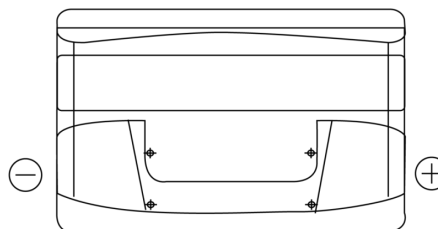

Product overview

Batteries for Cars

Superline SB852

Part number	SB852
Technology	Flooded
EAN/GTIN	3661024064668
Voltage	12 V
Capacity	85.0 Ah
CCA	760 A
Length	353 mm
Width	175 mm
Height	175 mm
Box size	LB5
Polarity	ETN 0
Terminal Type	EN taper post
Hold Down	B13
Weights (subject of variation)	19.40 kg

Polarity

Terminal Type

Hold Down

Design, features and specifications are subject to change without notice. We disclaim any representation or warranty, express or implied, concerning the data or recommendations, and in no event shall be liable for any loss or damage claimed to have arisen as a result. Some products may not be available in your local market.