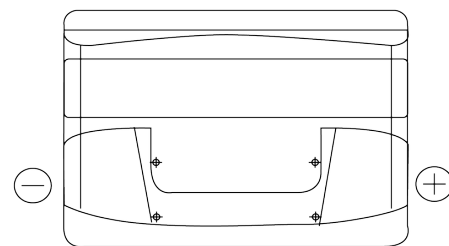

**Product overview**

Batteries for Cars

**Superline SB802**

Part number	SB802
Technology	Flooded
EAN/GTIN	3661024064651
Voltage	12 V
Capacity	80.0 Ah
CCA	700 A
Length	315 mm
Width	175 mm
Height	175 mm
Box size	LB4
Polarity	ETN 0
Terminal Type	EN taper post
Hold Down	B13
Weights (subject of variation)	17.80 kg

**Polarity**

**Terminal Type**

Positive Terminal

Negative Terminal

**Hold Down**

Design, features and specifications are subject to change without notice. We disclaim any representation or warranty, express or implied, concerning the data or recommendations, and in no event shall be liable for any loss or damage claimed to have arisen as a result. Some products may not be available in your local market.