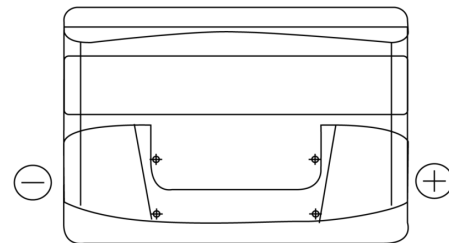

Product overview

Batteries for Cars

Superline SB802

Part number	SB802
Technology	Flooded
EAN/GTIN	3661024064651
Voltage	12 V
Capacity	80.0 Ah
CCA	700 A
Length	315 mm
Width	175 mm
Height	175 mm
Box size	LB4
Polarity	ETN 0
Terminal Type	EN taper post
Hold Down	B13
Weights (subject of variation)	17.80 kg

Polarity

Terminal Type

Positive Terminal Negative Terminal

Hold Down

Design, features and specifications are subject to change without notice. We disclaim any representation or warranty, express or implied, concerning the data or recommendations, and in no event shall be liable for any loss or damage claimed to have arisen as a result. Some products may not be available in your local market.