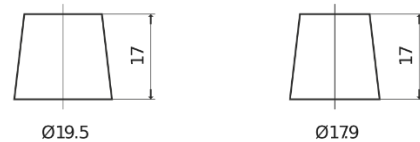

**Product overview**

Batteries for Cars

**Superline SB802**

Part number	SB802
Technology	Flooded
EAN/GTIN	3661024064651
Voltage	12 V
Capacity	80.0 Ah
CCA	700 A
Length	315 mm
Width	175 mm
Height	175 mm
Box size	LB4
Polarity	ETN 0
Terminal Type	EN taper post
Hold Down	B13
Weights (subject of variation)	17.80 kg

**Polarity**

**Terminal Type**

Positive Terminal

Negative Terminal

**Hold Down**

Design, features and specifications are subject to change without notice. We disclaim any representation or warranty, express or implied, concerning the data or recommendations, and in no event shall be liable for any loss or damage claimed to have arisen as a result. Some products may not be available in your local market.