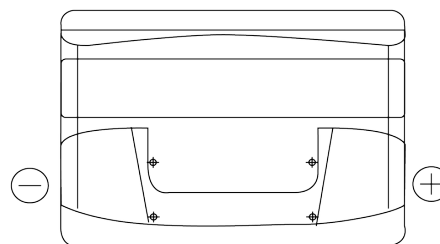

Product overview

Batteries for Cars

Superline SB800

Part number	SB800
Technology	Flooded
EAN/GTIN	3661024066242
Voltage	12 V
Capacity	80.0 Ah
CCA	640 A
Length	315 mm
Width	175 mm
Height	190 mm
Box size	L04
Polarity	ETN 0
Terminal Type	EN taper post
Hold Down	B13
Weights (subject of variation)	19.00 kg

Polarity

Terminal Type

Positive Terminal

Negative Terminal

Hold Down

Design, features and specifications are subject to change without notice. We disclaim any representation or warranty, express or implied, concerning the data or recommendations, and in no event shall be liable for any loss or damage claimed to have arisen as a result. Some products may not be available in your local market.