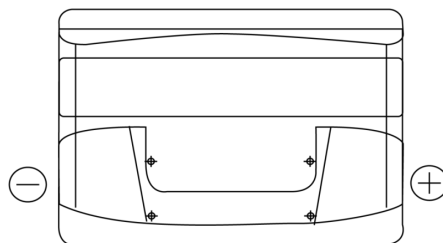

Product overview

Batteries for Cars

Superline SB800

Part number	SB800
Technology	Flooded
EAN/GTIN	3661024066242
Voltage	12 V
Capacity	80.0 Ah
CCA	640 A
Length	315 mm
Width	175 mm
Height	190 mm
Box size	L04
Polarity	ETN 0
Terminal Type	EN taper post
Hold Down	B13
Weights (subject of variation)	19.00 kg

Polarity

Terminal Type

Hold Down

Design, features and specifications are subject to change without notice. We disclaim any representation or warranty, express or implied, concerning the data or recommendations, and in no event shall be liable for any loss or damage claimed to have arisen as a result. Some products may not be available in your local market.