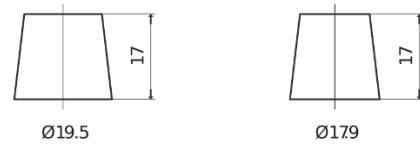

**Product overview**

Batteries for Cars

**Plus CB740**

Part number	CB740
Technology	Flooded
EAN/GTIN	3661024014557
Voltage	12 V
Capacity	74 Ah
CCA	680 A
Length	278 mm
Width	175 mm
Height	190 mm
Box size	L03
Polarity	ETN 0
Terminal Type	EN taper post
Hold Down	B13
Weights (subject of variation)	16.60 kg

**Polarity**

**Terminal Type**

Positive Terminal

Negative Terminal

**Hold Down**

Design, features and specifications are subject to change without notice. We disclaim any representation or warranty, express or implied, concerning the data or recommendations, and in no event shall be liable for any loss or damage claimed to have arisen as a result. Some products may not be available in your local market.