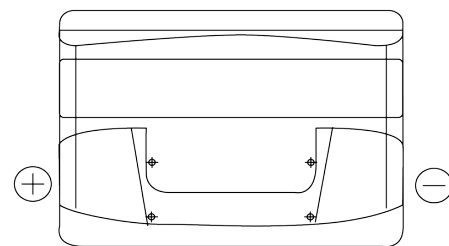

**Product overview**

Batteries for Cars

**Superline SB741**

Part number	SB741
Technology	Flooded
EAN/GTIN	3661024064569
Voltage	12 V
Capacity	74.0 Ah
CCA	680 A
Length	278 mm
Width	175 mm
Height	190 mm
Box size	L03
Polarity	ETN 1
Terminal Type	EN taper post
Hold Down	B13
Weights (subject of variation)	16.60 kg

**Polarity**

**Terminal Type**

Positive Terminal

Negative Terminal

**Hold Down**

Design, features and specifications are subject to change without notice. We disclaim any representation or warranty, express or implied, concerning the data or recommendations, and in no event shall be liable for any loss or damage claimed to have arisen as a result. Some products may not be available in your local market.