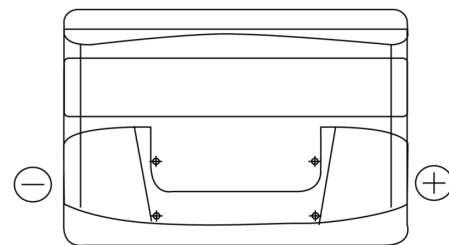

Product overview

Batteries for Cars

Superline SB740

Part number	SB740
Technology	Flooded
EAN/GTIN	3661024064552
Voltage	12 V
Capacity	74.0 Ah
CCA	680 A
Length	278 mm
Width	175 mm
Height	190 mm
Box size	L03
Polarity	ETN 0
Terminal Type	EN taper post
Hold Down	B13
Weights (subject of variation)	16.60 kg

Polarity

Terminal Type

Hold Down

Design, features and specifications are subject to change without notice. We disclaim any representation or warranty, express or implied, concerning the data or recommendations, and in no event shall be liable for any loss or damage claimed to have arisen as a result. Some products may not be available in your local market.