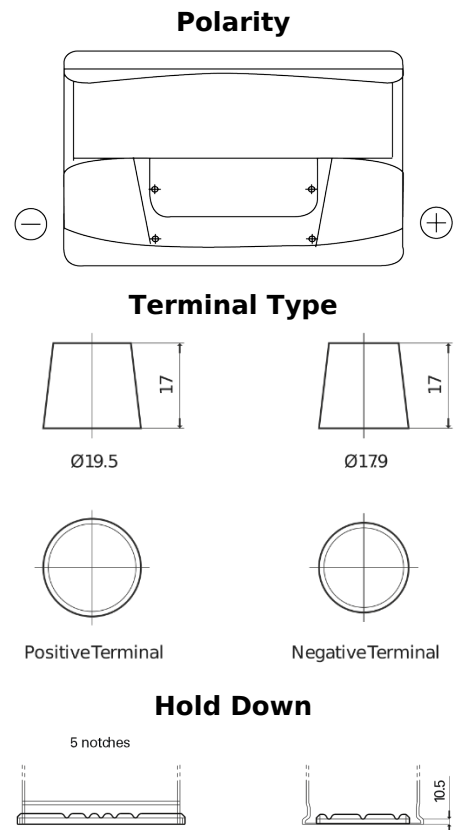

**Product overview**

Batteries for Marine and Leisure

**Start EN750**

Part number	EN750
Technology	Flooded
EAN/GTIN	3661024036085
Voltage	12 V
Capacity	74 Ah
CCA	680 A
MCA	750
Length	278 mm
Width	175 mm
Height	190 mm
Box size	L03
Polarity	ETN 0
Terminal Type	EN taper post
Hold Down	B13
Weights (subject of variation)	16.60 kg