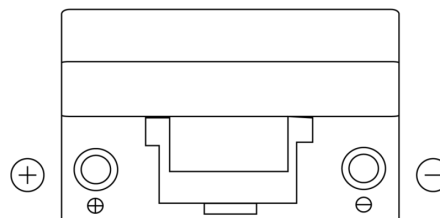

Product overview

Batteries for Cars

Superline SB705

Part number	SB705
Technology	Flooded
EAN/GTIN	3661024064446
Voltage	12 V
Capacity	70.0 Ah
CCA	540 A
Length	270 mm
Width	173 mm
Height	222 mm
Box size	D26
Polarity	ETN 1
Terminal Type	EN taper post
Hold Down	Korean B1+B6
Weights (subject of variation)	16.10 kg

Polarity

Terminal Type

Hold Down

Design, features and specifications are subject to change without notice. We disclaim any representation or warranty, express or implied, concerning the data or recommendations, and in no event shall be liable for any loss or damage claimed to have arisen as a result. Some products may not be available in your local market.