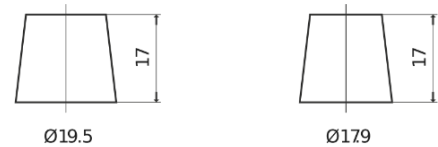

**Product overview**

Batteries for Cars

**Superline SB704**

Part number	SB704
Technology	Flooded
EAN/GTIN	3661024064439
Voltage	12 V
Capacity	70.0 Ah
CCA	540 A
Length	270 mm
Width	173 mm
Height	222 mm
Box size	D26
Polarity	ETN 0
Terminal Type	EN taper post
Hold Down	Korean B1+B6
Weights (subject of variation)	16.10 kg

**Polarity**

**Terminal Type**

Positive Terminal

Negative Terminal

**Hold Down**

Design, features and specifications are subject to change without notice. We disclaim any representation or warranty, express or implied, concerning the data or recommendations, and in no event shall be liable for any loss or damage claimed to have arisen as a result. Some products may not be available in your local market.