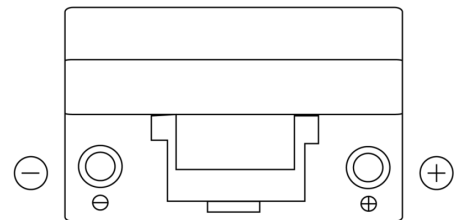

**Product overview**

Batteries for Cars

**Superline SB704**

Part number	SB704
Technology	Flooded
EAN/GTIN	3661024064439
Voltage	12 V
Capacity	70.0 Ah
CCA	540 A
Length	270 mm
Width	173 mm
Height	222 mm
Box size	D26
Polarity	ETN 0
Terminal Type	EN taper post
Hold Down	Korean B1+B6
Weights (subject of variation)	16.10 kg

**Polarity**

**Terminal Type**

Positive Terminal

Negative Terminal

**Hold Down**

Design, features and specifications are subject to change without notice. We disclaim any representation or warranty, express or implied, concerning the data or recommendations, and in no event shall be liable for any loss or damage claimed to have arisen as a result. Some products may not be available in your local market.