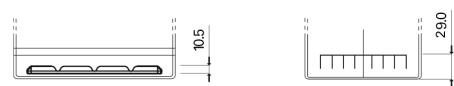

Product overview

Batteries for Cars

Superline SB704

Part number	SB704
Technology	Flooded
EAN/GTIN	3661024064439
Voltage	12 V
Capacity	70.0 Ah
CCA	540 A
Length	270 mm
Width	173 mm
Height	222 mm
Box size	D26
Polarity	ETN 0
Terminal Type	EN taper post
Hold Down	Korean B1+B6
Weights (subject of variation)	16.10 kg

Polarity

Terminal Type

Positive Terminal

Negative Terminal

Hold Down

Design, features and specifications are subject to change without notice. We disclaim any representation or warranty, express or implied, concerning the data or recommendations, and in no event shall be liable for any loss or damage claimed to have arisen as a result. Some products may not be available in your local market.