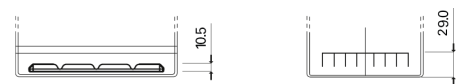

**Product overview**

Batteries for Cars

**Superline SB704**

Part number	SB704
Technology	Flooded
EAN/GTIN	3661024064439
Voltage	12 V
Capacity	70.0 Ah
CCA	540 A
Length	270 mm
Width	173 mm
Height	222 mm
Box size	D26
Polarity	ETN 0
Terminal Type	EN taper post
Hold Down	Korean B1+B6
Weights (subject of variation)	16.10 kg

**Polarity**

**Terminal Type**

Positive Terminal

Negative Terminal

**Hold Down**

Design, features and specifications are subject to change without notice. We disclaim any representation or warranty, express or implied, concerning the data or recommendations, and in no event shall be liable for any loss or damage claimed to have arisen as a result. Some products may not be available in your local market.