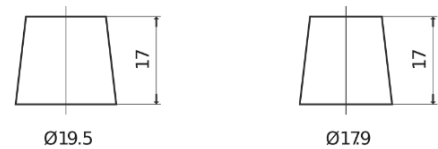

Terminal Type

Positive Terminal

Negative Terminal