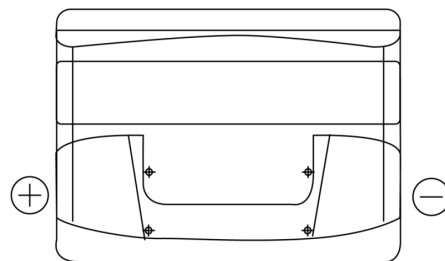

Product overview

Batteries for Cars

Superline SB621

Part number	SB621
Technology	Flooded
EAN/GTIN	3661024064545
Voltage	12 V
Capacity	62.0 Ah
CCA	540 A
Length	242 mm
Width	175 mm
Height	190 mm
Box size	L02
Polarity	ETN 1
Terminal Type	EN taper post
Hold Down	B13
Weights (subject of variation)	14.20 kg

Polarity

Terminal Type

Hold Down

Design, features and specifications are subject to change without notice. We disclaim any representation or warranty, express or implied, concerning the data or recommendations, and in no event shall be liable for any loss or damage claimed to have arisen as a result. Some products may not be available in your local market.