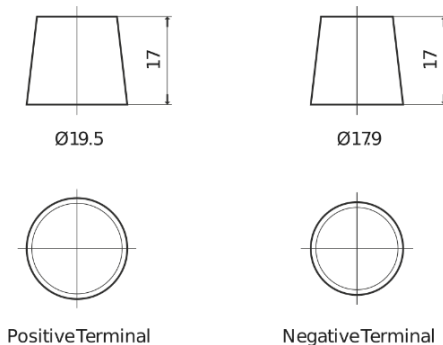

Terminal Type

Hold Down

Design, features and specifications are subject to change without notice. We disclaim any representation or warranty, express or implied, concerning the data or recommendations, and in no event shall be liable for any loss or damage claimed to have arisen as a result. Some products may not be available in your local market.