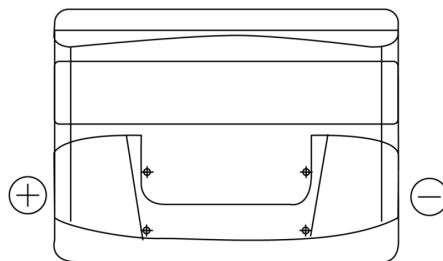

Product overview

Batteries for Cars

Superline SB621

| | |
|--------------------------------|---------------|
| Part number | SB621 |
| Technology | Flooded |
| EAN/GTIN | 3661024064545 |
| Voltage | 12 V |
| Capacity | 62.0 Ah |
| CCA | 540 A |
| Length | 242 mm |
| Width | 175 mm |
| Height | 190 mm |
| Box size | L02 |
| Polarity | ETN 1 |
| Terminal Type | EN taper post |
| Hold Down | B13 |
| Weights (subject of variation) | 14.20 kg |

Polarity

Terminal Type

Hold Down

Design, features and specifications are subject to change without notice. We disclaim any representation or warranty, express or implied, concerning the data or recommendations, and in no event shall be liable for any loss or damage claimed to have arisen as a result. Some products may not be available in your local market.