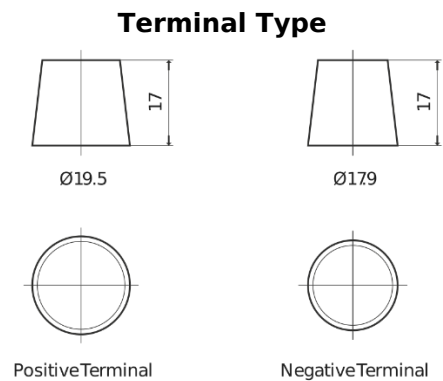

Product overview

Batteries for Cars

Standard FC700

Part number	FC700
Technology	Flooded
EAN/GTIN	3661024044820
Voltage	12 V
Capacity	70 Ah
CCA	640 A
Length	278 mm
Width	175 mm
Height	190 mm
Box size	L03
Polarity	ETN 0
Terminal Type	EN taper post
Hold Down	B13
Weights (subject of variation)	16.00 kg