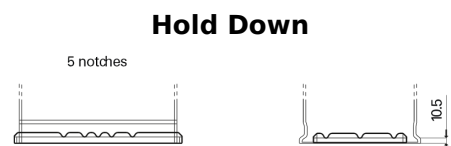

Product overview

Batteries for Cars

Standard FC700

Part number	FC700
Technology	Flooded
EAN/GTIN	3661024044820
Voltage	12 V
Capacity	70 Ah
CCA	640 A
Length	278 mm
Width	175 mm
Height	190 mm
Box size	L03
Polarity	ETN 0
Terminal Type	EN taper post
Hold Down	B13
Weights (subject of variation)	16.00 kg