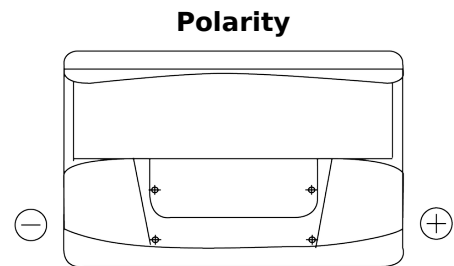

Product overview

Batteries for Cars

Standard FC700

Part number	FC700
Technology	Flooded
EAN/GTIN	3661024044820
Voltage	12 V
Capacity	70 Ah
CCA	640 A
Length	278 mm
Width	175 mm
Height	190 mm
Box size	L03
Polarity	ETN 0
Terminal Type	EN taper post
Hold Down	B13
Weights (subject of variation)	16.00 kg