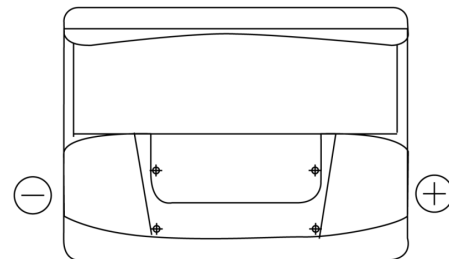

Product overview

Batteries for Cars

Superline SB620

Part number	SB620
Technology	Flooded
EAN/GTIN	3661024064538
Voltage	12 V
Capacity	62.0 Ah
CCA	540 A
Length	242 mm
Width	175 mm
Height	190 mm
Box size	L02
Polarity	ETN 0
Terminal Type	EN taper post
Hold Down	B13
Weights (subject of variation)	14.20 kg

Polarity

Terminal Type

Positive Terminal

Negative Terminal

Hold Down

Design, features and specifications are subject to change without notice. We disclaim any representation or warranty, express or implied, concerning the data or recommendations, and in no event shall be liable for any loss or damage claimed to have arisen as a result. Some products may not be available in your local market.