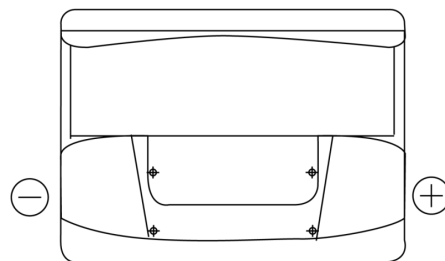

Product overview

Batteries for Cars

Superline SB620

Part number	SB620
Technology	Flooded
EAN/GTIN	3661024064538
Voltage	12 V
Capacity	62.0 Ah
CCA	540 A
Length	242 mm
Width	175 mm
Height	190 mm
Box size	L02
Polarity	ETN 0
Terminal Type	EN taper post
Hold Down	B13
Weights (subject of variation)	14.20 kg

Polarity

Terminal Type

Hold Down

Design, features and specifications are subject to change without notice. We disclaim any representation or warranty, express or implied, concerning the data or recommendations, and in no event shall be liable for any loss or damage claimed to have arisen as a result. Some products may not be available in your local market.