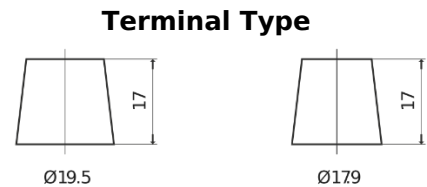

**Product overview**

Batteries for Cars

**Classic EC700**

Part number	EC700
Technology	Flooded
EAN/GTIN	3661024034821
Voltage	12 V
Capacity	70 Ah
CCA	640 A
Length	278 mm
Width	175 mm
Height	190 mm
Box size	L03
Polarity	ETN 0
Terminal Type	EN taper post
Hold Down	B13
Weights (subject of variation)	16.00 kg