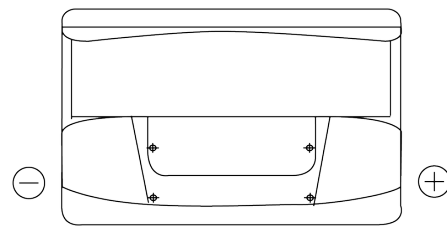

Product overview

Batteries for Cars

Standard CC700

Part number	CC700
Technology	Flooded
EAN/GTIN	3661024014823
Voltage	12 V
Capacity	70 Ah
CCA	640 A
Length	278 mm
Width	175 mm
Height	190 mm
Box size	L03
Polarity	ETN 0
Terminal Type	EN taper post
Hold Down	B13
Weights (subject of variation)	16.00 kg

Polarity