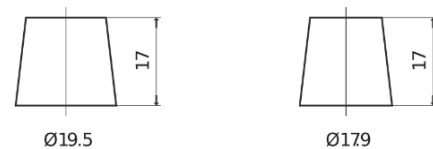

Product overview

Batteries for Cars

Superline SB604

Part number	SB604
Technology	Flooded
EAN/GTIN	3661024064415
Voltage	12 V
Capacity	60.0 Ah
CCA	480 A
Length	230 mm
Width	173 mm
Height	222 mm
Box size	D23
Polarity	ETN 0
Terminal Type	EN taper post
Hold Down	Korean B1
Weights (subject of variation)	14.60 kg

Polarity

Terminal Type

Positive Terminal

Negative Terminal

Hold Down

Design, features and specifications are subject to change without notice. We disclaim any representation or warranty, express or implied, concerning the data or recommendations, and in no event shall be liable for any loss or damage claimed to have arisen as a result. Some products may not be available in your local market.