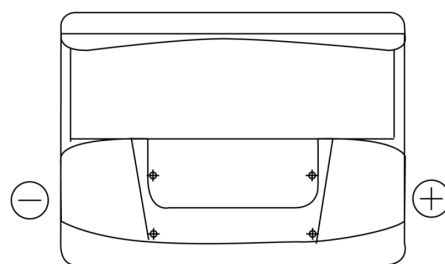

**Product overview**

Batteries for Cars

**Superline SB602**

Part number	SB602
Technology	Flooded
EAN/GTIN	3661024064637
Voltage	12 V
Capacity	60.0 Ah
CCA	540 A
Length	242 mm
Width	175 mm
Height	175 mm
Box size	LB2
Polarity	ETN 0
Terminal Type	EN taper post
Hold Down	B13
Weights (subject of variation)	12.90 kg

**Polarity**

**Terminal Type**

**Hold Down**

Design, features and specifications are subject to change without notice. We disclaim any representation or warranty, express or implied, concerning the data or recommendations, and in no event shall be liable for any loss or damage claimed to have arisen as a result. Some products may not be available in your local market.