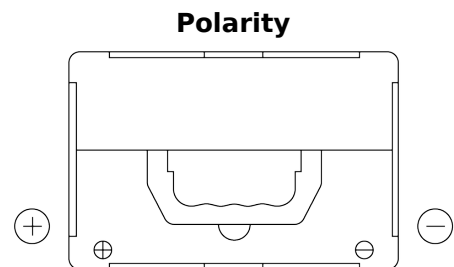

Product overview

Batteries for Cars

Superline SB558

Part number	SB558
Technology	Flooded
EAN/GTIN	3661024066556
Voltage	12 V
Capacity	55.0 Ah
CCA	620 A
Length	230 mm
Width	180 mm
Height	186 mm
Box size	G75
Polarity	ETN 1
Terminal Type	SAE S 3/8" side Terminal
Hold Down	B7
Weights (subject of variation)	14.20 kg