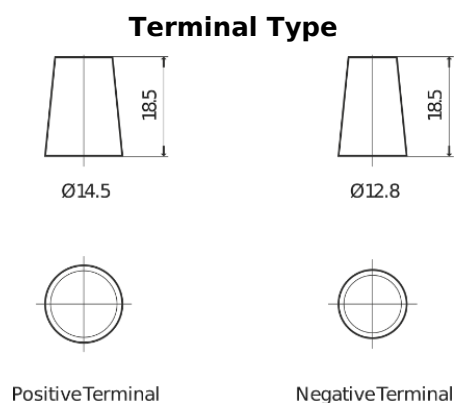

Product overview

Batteries for Cars

Superline SB457

Part number	SB457
Technology	Flooded
EAN/GTIN	3661024066365
Voltage	12 V
Capacity	45.0 Ah
CCA	330 A
Length	237 mm
Width	127 mm
Height	227 mm
Box size	B24
Polarity	ETN 1
Terminal Type	JIS taper post
Hold Down	B0
Weights (subject of variation)	11.40 kg