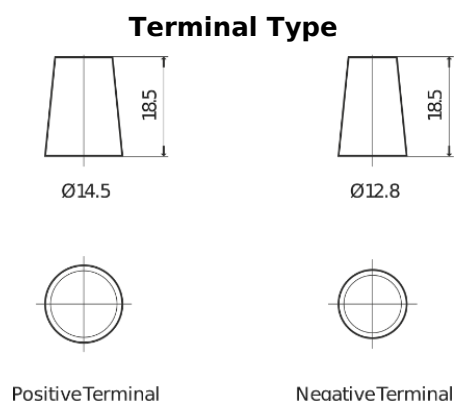

Product overview

Batteries for Cars

Superline SB456

Part number	SB456
Technology	Flooded
EAN/GTIN	3661024064354
Voltage	12 V
Capacity	45.0 Ah
CCA	330 A
Length	237 mm
Width	127 mm
Height	227 mm
Box size	B24
Polarity	ETN 0
Terminal Type	JIS taper post
Hold Down	B0
Weights (subject of variation)	11.40 kg