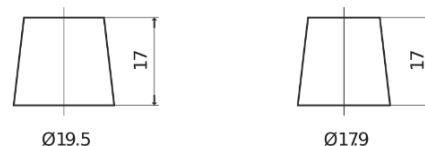

**Product overview**

Batteries for Cars

**Superline SB455**

Part number	SB455
Technology	Flooded
EAN/GTIN	3661024064385
Voltage	12 V
Capacity	45.0 Ah
CCA	330 A
Length	237 mm
Width	127 mm
Height	227 mm
Box size	B24
Polarity	ETN 1
Terminal Type	EN taper post
Hold Down	B0
Weights (subject of variation)	11.40 kg

**Polarity**

**Terminal Type**

Positive Terminal

Negative Terminal

**Hold Down**

Design, features and specifications are subject to change without notice. We disclaim any representation or warranty, express or implied, concerning the data or recommendations, and in no event shall be liable for any loss or damage claimed to have arisen as a result. Some products may not be available in your local market.