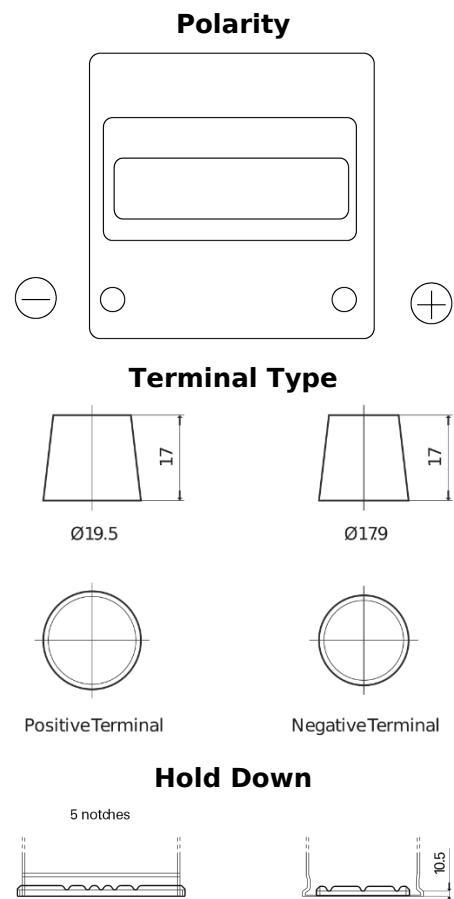

Product overview

Batteries for Cars

Plus CB440

| | |
|--------------------------------|---------------|
| Part number | CB440 |
| Technology | Flooded |
| EAN/GTIN | 3661024014502 |
| Voltage | 12 V |
| Capacity | 44.0 Ah |
| CCA | 400 A |
| Length | 175 mm |
| Width | 175 mm |
| Height | 190 mm |
| Box size | L00 |
| Polarity | ETN 0 |
| Terminal Type | EN taper post |
| Hold Down | B13 |
| Weights (subject of variation) | 10.70 kg |