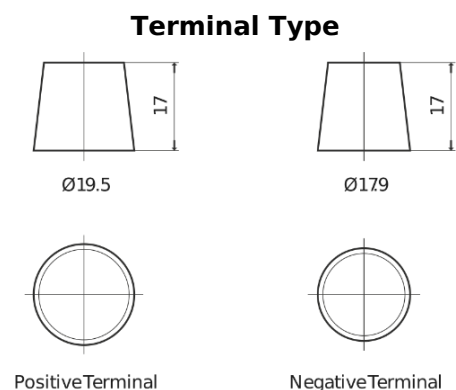

Product overview

Batteries for Cars

Superline SB454

Part number	SB454
Technology	Flooded
EAN/GTIN	3661024064378
Voltage	12 V
Capacity	45.0 Ah
CCA	330 A
Length	237 mm
Width	127 mm
Height	227 mm
Box size	B24
Polarity	ETN 0
Terminal Type	EN taper post
Hold Down	B0
Weights (subject of variation)	11.40 kg