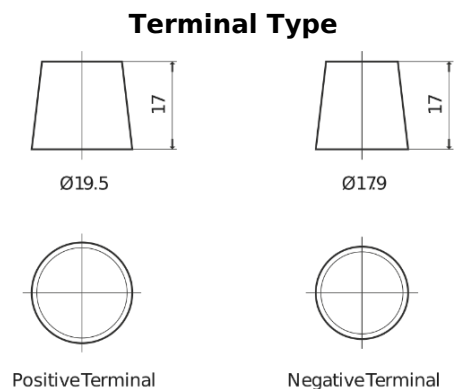

**Product overview**

Batteries for Cars

**Superline SB450**

Part number	SB450
Technology	Flooded
EAN/GTIN	3661024064491
Voltage	12 V
Capacity	45.0 Ah
CCA	330 A
Length	220 mm
Width	135 mm
Height	225 mm
Box size	E02
Polarity	ETN 0
Terminal Type	EN taper post
Hold Down	B1
Weights (subject of variation)	12.50 kg