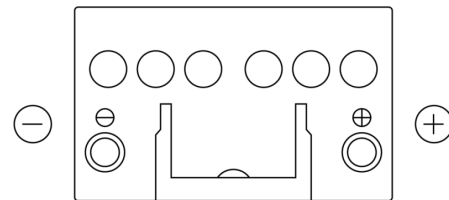

Product overview

Batteries for Cars

Superline SB450

Part number	SB450
Technology	Flooded
EAN/GTIN	3661024064491
Voltage	12 V
Capacity	45.0 Ah
CCA	330 A
Length	220 mm
Width	135 mm
Height	225 mm
Box size	E02
Polarity	ETN 0
Terminal Type	EN taper post
Hold Down	B1
Weights (subject of variation)	12.50 kg

Polarity

Terminal Type

Positive Terminal

Negative Terminal

Hold Down

Design, features and specifications are subject to change without notice. We disclaim any representation or warranty, express or implied, concerning the data or recommendations, and in no event shall be liable for any loss or damage claimed to have arisen as a result. Some products may not be available in your local market.