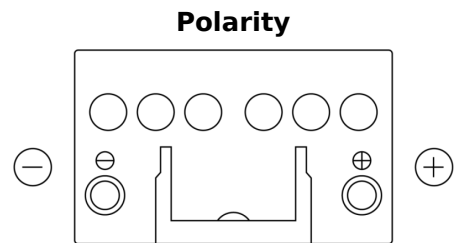

**Product overview**

Batteries for Cars

**Superline SB450**

Part number	SB450
Technology	Flooded
EAN/GTIN	3661024064491
Voltage	12 V
Capacity	45.0 Ah
CCA	330 A
Length	220 mm
Width	135 mm
Height	225 mm
Box size	E02
Polarity	ETN 0
Terminal Type	EN taper post
Hold Down	B1
Weights (subject of variation)	12.50 kg