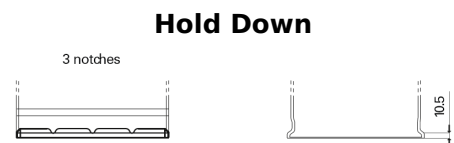

**Product overview**

Batteries for Cars

**Superline SB450**

Part number	SB450
Technology	Flooded
EAN/GTIN	3661024064491
Voltage	12 V
Capacity	45.0 Ah
CCA	330 A
Length	220 mm
Width	135 mm
Height	225 mm
Box size	E02
Polarity	ETN 0
Terminal Type	EN taper post
Hold Down	B1
Weights (subject of variation)	12.50 kg