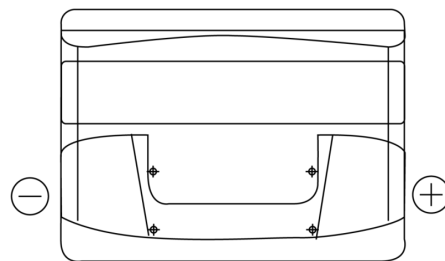

Product overview

Batteries for Cars

Superline SB442

Part number	SB442
Technology	Flooded
EAN/GTIN	3661024064606
Voltage	12 V
Capacity	44.0 Ah
CCA	420 A
Length	207 mm
Width	175 mm
Height	175 mm
Box size	LB1
Polarity	ETN 0
Terminal Type	EN taper post
Hold Down	B13
Weights (subject of variation)	10.60 kg

Polarity

Terminal Type

Hold Down

Design, features and specifications are subject to change without notice. We disclaim any representation or warranty, express or implied, concerning the data or recommendations, and in no event shall be liable for any loss or damage claimed to have arisen as a result. Some products may not be available in your local market.