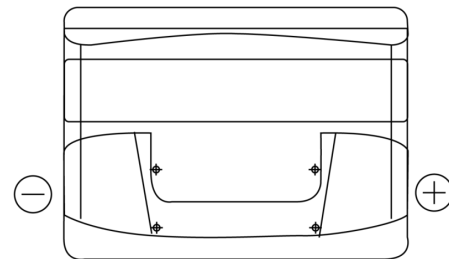

Product overview

Batteries for Cars

Superline SB442

Part number	SB442
Technology	Flooded
EAN/GTIN	3661024064606
Voltage	12 V
Capacity	44.0 Ah
CCA	420 A
Length	207 mm
Width	175 mm
Height	175 mm
Box size	LB1
Polarity	ETN 0
Terminal Type	EN taper post
Hold Down	B13
Weights (subject of variation)	10.60 kg

Polarity

Terminal Type

Positive Terminal

Negative Terminal

Hold Down

Design, features and specifications are subject to change without notice. We disclaim any representation or warranty, express or implied, concerning the data or recommendations, and in no event shall be liable for any loss or damage claimed to have arisen as a result. Some products may not be available in your local market.