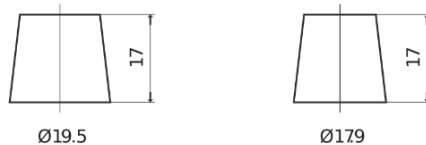

Terminal Type