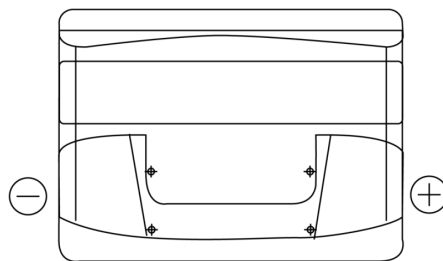

**Product overview**

Batteries for Cars

**Superline SB442**

Part number	SB442
Technology	Flooded
EAN/GTIN	3661024064606
Voltage	12 V
Capacity	44.0 Ah
CCA	420 A
Length	207 mm
Width	175 mm
Height	175 mm
Box size	LB1
Polarity	ETN 0
Terminal Type	EN taper post
Hold Down	B13
Weights (subject of variation)	10.60 kg

**Polarity**

**Terminal Type**

**Hold Down**

Design, features and specifications are subject to change without notice. We disclaim any representation or warranty, express or implied, concerning the data or recommendations, and in no event shall be liable for any loss or damage claimed to have arisen as a result. Some products may not be available in your local market.