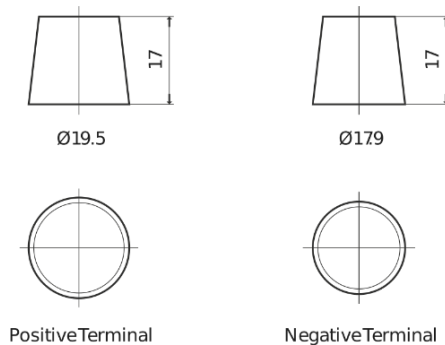

Product overview

Batteries for Cars

Superline SB442

Part number	SB442
Technology	Flooded
EAN/GTIN	3661024064606
Voltage	12 V
Capacity	44.0 Ah
CCA	420 A
Length	207 mm
Width	175 mm
Height	175 mm
Box size	LB1
Polarity	ETN 0
Terminal Type	EN taper post
Hold Down	B13
Weights (subject of variation)	10.60 kg

Polarity

Terminal Type

Hold Down

Design, features and specifications are subject to change without notice. We disclaim any representation or warranty, express or implied, concerning the data or recommendations, and in no event shall be liable for any loss or damage claimed to have arisen as a result. Some products may not be available in your local market.