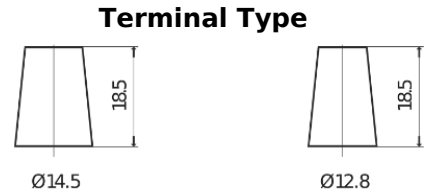

Product overview

Batteries for Cars

Superline SB357

Part number	SB357
Technology	Flooded
EAN/GTIN	3661024064347
Voltage	12 V
Capacity	35.0 Ah
CCA	240 A
Length	187 mm
Width	127 mm
Height	220 mm
Box size	B19
Polarity	ETN 1
Terminal Type	JIS taper post
Hold Down	B0
Weights (subject of variation)	8.90 kg