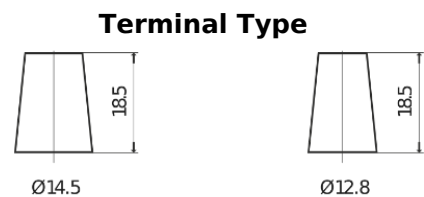

**Product overview**

Batteries for Cars

**Superline SB357**

|                                |                |
|--------------------------------|----------------|
| Part number                    | SB357          |
| Technology                     | Flooded        |
| EAN/GTIN                       | 3661024064347  |
| Voltage                        | 12 V           |
| Capacity                       | 35.0 Ah        |
| CCA                            | 240 A          |
| Length                         | 187 mm         |
| Width                          | 127 mm         |
| Height                         | 220 mm         |
| Box size                       | B19            |
| Polarity                       | ETN 1          |
| Terminal Type                  | JIS taper post |
| Hold Down                      | B0             |
| Weights (subject of variation) | 8.90 kg        |