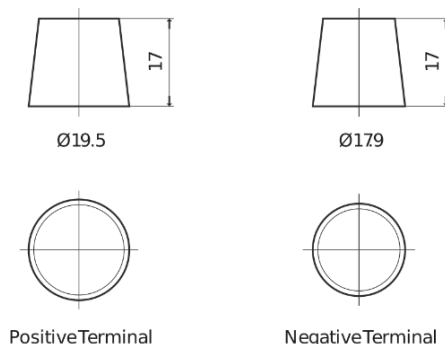

Terminal Type

Hold Down

Design, features and specifications are subject to change without notice. We disclaim any representation or warranty, express or implied, concerning the data or recommendations, and in no event shall be liable for any loss or damage claimed to have arisen as a result. Some products may not be available in your local market.